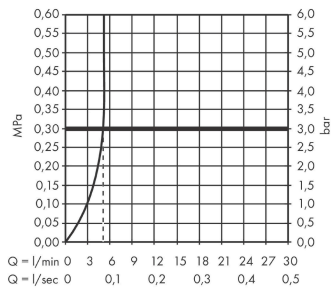

Logis

Single lever basin mixer 110 Fine with push-open waste set

Finish: **Chrome** Article Number: **71252000**

Description

product features

- consists of: single lever basin mixer, waste set
- ComfortZone 110
- projection: 121 mm
- spout height: 110 mm
- spray type: normal spray
- maximum flow rate at 3 bar: 5 l/min
- ceramic cartridge
- temperature limitation adjustable
- suitable for continuous flow water heaters
- push-open waste set G 1¼
- material waste set: synthetic
- connection type: G ¾ connections
- connection dimension: DN15

Technology

Product image

Scale drawing

Logis

Single lever basin mixer 110 Fine with push-open waste set

Finish: **Chrome** Article Number: **71252000**

Flowchart

Logis
Single lever basin mixer 110 Fine with push-open waste set
 Finish: **Chrome** Article Number: **71252000**

Exploded Drawing

Year of production: >06/21

Logis**Single lever basin mixer 110 Fine with push-open waste set**Finish: **Chrome** Article Number: **71252000****Spare part list**

Year of production: >06/21