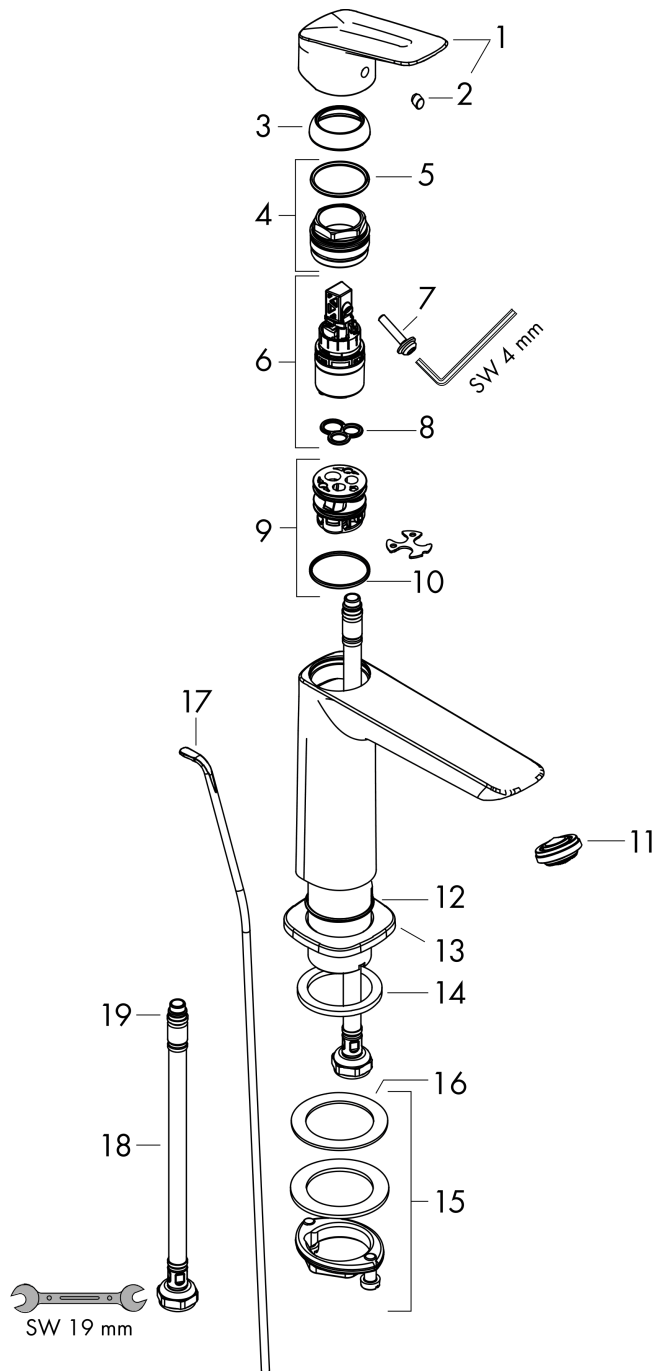

Logis

Single lever basin mixer 110 Fine with push-open waste set

Finish: **Chrome** Article Number: **71252000**

Description

product features

- consists of: single lever basin mixer, waste set
- ComfortZone 110
- projection: 121 mm
- spout height: 110 mm
- spray type: normal spray
- maximum flow rate at 3 bar: 5 l/min
- ceramic cartridge
- temperature limitation adjustable
- suitable for continuous flow water heaters
- push-open waste set G 1¼
- material waste set: synthetic
- connection type: G ¾ connections
- connection dimension: DN15

Technology

Product image

Scale drawing

Logis

Single lever basin mixer 110 Fine with push-open waste set

Finish: **Chrome** Article Number: **71252000**

Flowchart

Logis
Single lever basin mixer 110 Fine with push-open waste set
 Finish: **Chrome** Article Number: **71252000**

Exploded Drawing

Year of production: >06/21

Logis**Single lever basin mixer 110 Fine with push-open waste set**Finish: **Chrome** Article Number: **71252000****Spare part list**

Year of production: >06/21

Pos.	Description	Article Number	Price	PU
1	handle	94376000	€ 58,67	1
2	screw cover	96338000	€ 3,33	1
3	flange	98863000	€ 45,82	1
4	nut	98864000	€ 36,89	1
5	O-ring 24x2	98388000	€ 3,33	1
6	cartridge, assy	97685000	€ 58,67	1
7	locking screw for handle	95140000	€ 5,36	1
8	seal	98865000	€ 28,92	1
9	adapter for cartridge	98866000	€ 28,92	1
10	O-ring 23x2	98398000	€ 3,33	1
11	aerator M24x1 (5 l/min)	94364000	€ 8,69	1
12	O-ring 30x1,5	98433000	€ 3,33	1
13	escutcheon	94382000	€ 28,92	1
14	flat seal	98749000	€ 5,36	1
15	fixing set (Ø 32)	13961000	€ 22,97	1
16	lever collar	97548000	€ 3,33	1
17	connection hose 450 mm M8x0,75 G3/8	97206000	€ 28,92	1
18	O-ring 6,6x1,6	93019000	€ 3,33	1
a	push-open waste set	50105000	-	1
b	fixation extension 35 mm	13898000	€ 72,47	1