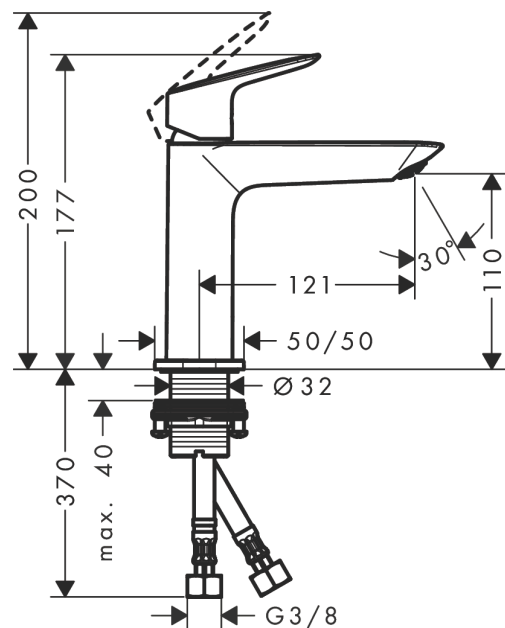

Logis

Single lever basin mixer 110 Fine with push-open waste set

Finish: **Chrome** Article Number: **71252000**

Description

product features

- consists of: single lever basin mixer, waste set
- ComfortZone 110
- projection: 121 mm
- spout height: 110 mm
- spray type: normal spray
- maximum flow rate at 3 bar: 5 l/min
- ceramic cartridge
- temperature limitation adjustable
- suitable for continuous flow water heaters
- push-open waste set G 1¼
- material waste set: synthetic
- connection type: G ¾ connections
- connection dimension: DN15

Technology

Product image

Scale drawing

Logis

Single lever basin mixer 110 Fine with push-open waste set

Finish: **Chrome** Article Number: **71252000**

Flowchart

Logis
Single lever basin mixer 110 Fine with push-open waste set
 Finish: **Chrome** Article Number: **71252000**

Exploded Drawing

Year of production: >06/21

Logis**Single lever basin mixer 110 Fine with push-open waste set**Finish: **Chrome** Article Number: **71252000****Spare part list**

Year of production: >06/21

Pos.	Description	Article Number	Price	PU
1	handle	94376000	€ 58,67	1
2	screw cover	96338000	€ 3,33	1
3	flange	98863000	€ 45,82	1
4	nut	98864000	€ 36,89	1
5	O-ring 24x2	98388000	€ 3,33	1
6	cartridge, assy	97685000	€ 58,67	1
7	locking screw for handle	95140000	€ 5,36	1
8	seal	98865000	€ 28,92	1
9	adapter for cartridge	98866000	€ 28,92	1
10	O-ring 23x2	98398000	€ 3,33	1
11	aerator M24x1 (5 l/min)	94364000	€ 8,69	1
12	O-ring 30x1,5	98433000	€ 3,33	1
13	escutcheon	94382000	€ 28,92	1
14	flat seal	98749000	€ 5,36	1
15	fixing set (Ø 32)	13961000	€ 22,97	1
16	lever collar	97548000	€ 3,33	1
17	connection hose 450 mm M8x0,75 G3/8	97206000	€ 28,92	1
18	O-ring 6,6x1,6	93019000	€ 3,33	1
a	push-open waste set	50105000	-	1
b	fixation extension 35 mm	13898000	€ 72,47	1